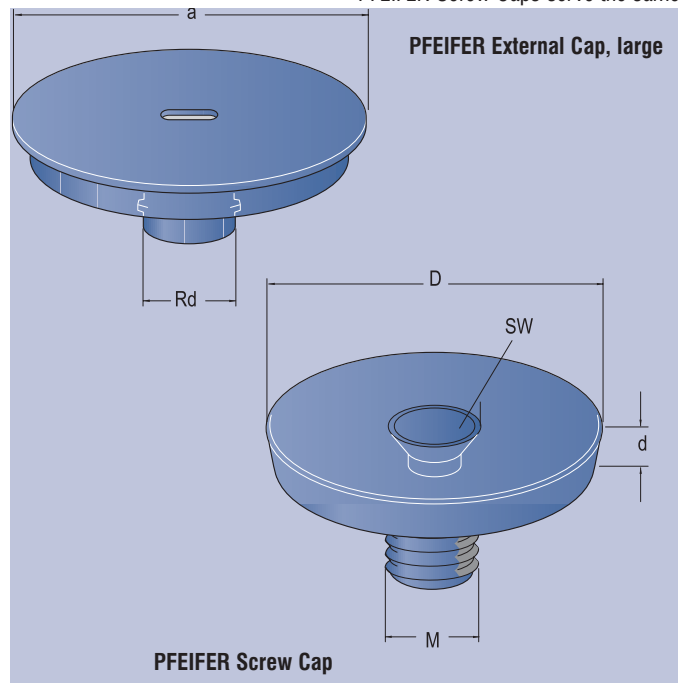

# PFEIFER External Cap, large PFEIFER Screw Cap

Item-No. 05.218

Item-No. 05.219

**PFEIFER**

Thread System

Accessories

PFEIFER External Caps, large are used to seal any PFEIFER Thread Anchors, if the anchors were cast in recessed using PFEIFER Recess Discs or PFEIFER Magnetic Fixing. PFEIFER External Caps, large prevent various substances such as residual concrete, dust, snow etc. from penetrating into the socket, protecting the anchor thread from clogging up, enabling it to be used again in subsequent handling operations.

protecting purpose, designed for a permanent and even surfaced sealing. By using an allen screw the Screw Cap can be screwed into the socket and can be unscrewed as well later on. If there is any corrosive atmosphere, the stainless steel type should be used.

PFEIFER Screw Cap							PFEIFER External Cap, large			
Ref. No. zinc-plated	Ref. No. stainless-steel	Thread Size	Anchor Size	Dimensions mm Key Size	D	d	Ref. No.	Dimensions mm a	Rd	Weight approx. kg/100 Pieces
05.219.123	05.219.124	M12	Rd 12	5	50	10	05.218.120	50	12	0,43
05.219.143	05.219.144	M14	Rd 14	5	55	10	05.218.140	55	14	0,56
05.219.163	05.219.164	M16	Rd 16	5	59	10	05.218.160	59	16	0,75
05.219.183	05.219.184	M18	Rd 18	5	62	10	05.218.180	62	18	0,88
05.219.203	05.219.204	M20	Rd 20	5	73	10	05.218.200	73	20	1,08
05.219.243	05.219.244	M24	Rd 24	6	77,5	12	05.218.240	78	24	1,40
05.219.303	05.219.304	M30	Rd 30	6	93,5	12	05.218.300	94	30	2,36
05.219.363	05.219.364	M36	Rd 36	6	104,5	12	05.218.360	105	36	2,88
05.219.423	05.219.424	M42	Rd 42	10	114,5	15				
05.219.523	05.219.524	M52	Rd 52	10	134,5	15				