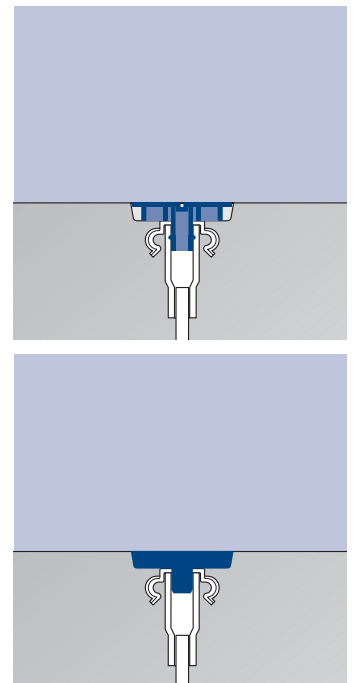

# PFEIFER External Cap, large PFEIFER Screw Cap

Item-No. 05.218

Item-No. 05.219

**PFEIFER**

Thread System

Accessories

PFEIFER External Caps, large are used to seal any PFEIFER Thread Anchors, if the anchors were cast in recessed using PFEIFER Recess Discs or PFEIFER Magnetic Fixing. PFEIFER External Caps, large prevent various substances such as residual concrete, dust, snow etc. from penetrating into the socket, protecting the anchor thread from clogging up, enabling it to be used again in subsequent handling operations.

protecting purpose, designed for a permanent and even surfaced sealing. By using an allen screw the Screw Cap can be screwed into the socket and can be unscrewed as well later on. If there is any corrosive atmosphere, the stainless steel type should be used.

PFEIFER Screw Cap							PFEIFER External Cap, large			
Ref. No. zinc-plated	Ref. No. stainless-steel	Thread Size	Anchor Size	Dimensions mm Key Size	D	d	Ref. No.	Dimensions mm a	Rd	Weight approx. kg/100 Pieces
05.219.123	05.219.124	M12	Rd 12	5	50	10	05.218.120	50	12	0,43
05.219.143	05.219.144	M14	Rd 14	5	55	10	05.218.140	55	14	0,56
05.219.163	05.219.164	M16	Rd 16	5	59	10	05.218.160	59	16	0,75
05.219.183	05.219.184	M18	Rd 18	5	62	10	05.218.180	62	18	0,88
05.219.203	05.219.204	M20	Rd 20	5	73	10	05.218.200	73	20	1,08
05.219.243	05.219.244	M24	Rd 24	6	77,5	12	05.218.240	78	24	1,40
05.219.303	05.219.304	M30	Rd 30	6	93,5	12	05.218.300	94	30	2,36
05.219.363	05.219.364	M36	Rd 36	6	104,5	12	05.218.360	105	36	2,88
05.219.423	05.219.424	M42	Rd 42	10	114,5	15				
05.219.523	05.219.524	M52	Rd 52	10	134,5	15				